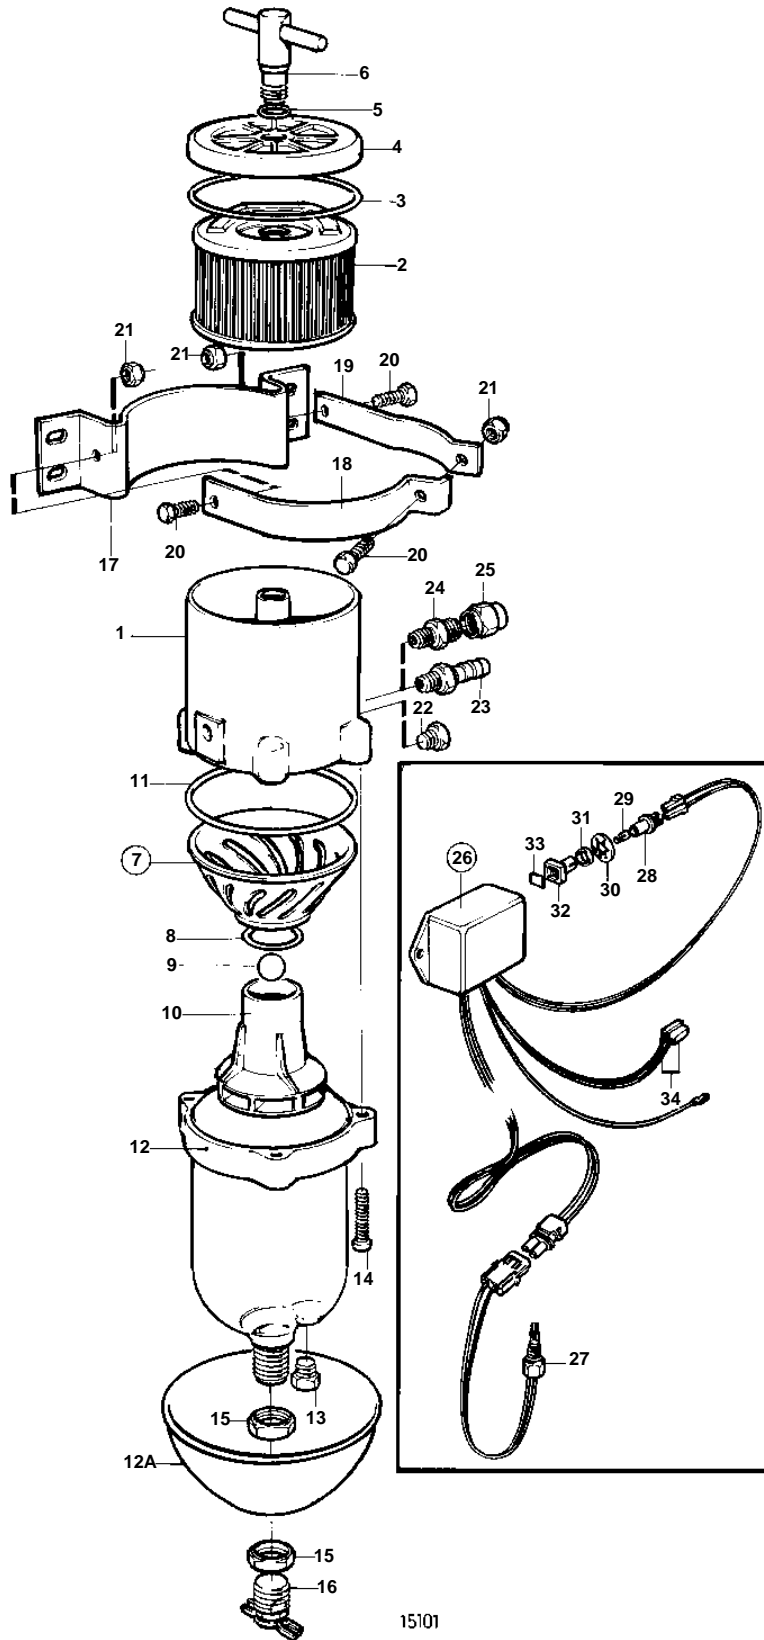

COMMON

COMMON

REF	PART NO.	QTY	DESCRIPTION	SEE SEC.	NOTES
1	861144	1	Fuel filter		Approved according to Registro Italiano Navale, RINA. Extra Fuel/Water Separators, D2010, D22
			Bulletin 50-03	50-03-EN	
			Bulletin 50-10	50-10-EN	
2	861014	1	• Insert		
3	838504	1	• Gasket		
4		1	• Cover		
5	838505	1	• O-ring		
6		1	• Knob		
7	861455	1	• Strainer		
8		1	• • O-ring		
9		1	• • Ball		
10		1	• • Insert		
11	838502	1	• • O-ring		
12	861457	1	• Bowl		
12A		1	• Heat shield		
13		1	• Plug		
14	950024	4	• Screw		
15	861459	2	• Nut		
16	861458	1	• Tap		
17		1	• Bracket		
18		1	• Clamp		
19		1	• Clamp		
20		3	• Screw		
21		3	• Nut		
22		1	• Plug		
23	834781	X	Nipple		
24	954337	X	Nipple		
25	954323	X	Cap nut		
26	1140609	1	Alarm kit		
27	1140624	1	• Level sensor		
28	808175	1	• Bulb socket		
29	19923	1	• Bulb		12V, 2W
30	967583	1	• Retainer		
31	829714	1	• Seal		
32	838455	1	• Retainer		
33	872591	1	• Symbol strip		
34		X	• Cables and terminals		SEE GROUP 30